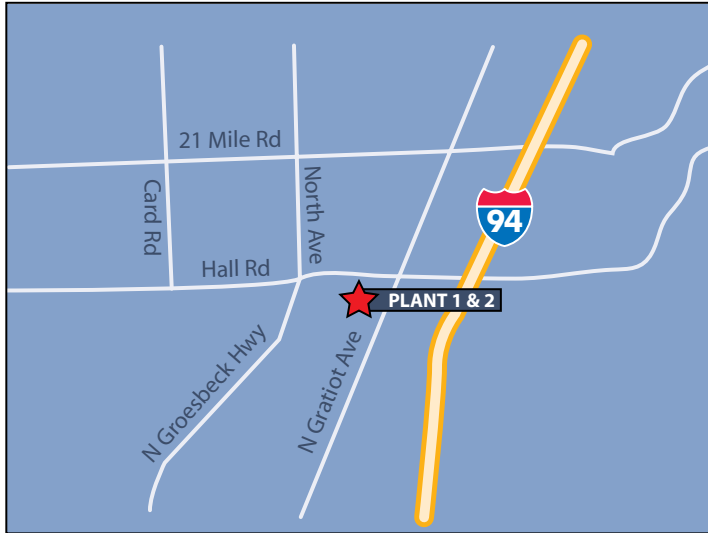

Complete Prototype Services, Inc.

Plant 1 and 2
44783 Morley Drive
Clinton Twp., MI 48036

Phone: (586) 469-9155
Fax: (586) 469-9156

Coming from 94 West (Port Huron Area):

- At I-69, Exit 274, turn LEFT (West) onto I-94
- Bear RIGHT (West) onto I-69
- Turn LEFT (South-West) onto I-94
- Exit M-59 (Hall Road)
- Turn RIGHT (West) onto M-59 (Hall Road)
- Turn LEFT (South) onto Morley Dr

Coming From 94 East (Detroit Metro Area):

- Merge onto I-94 (Edsel Ford Fwy)
- Exit M-59 (Hall Road)
- Continue West onto SR-59 (Hall Rd)
- Turn LEFT (South) onto Morley Dr

Plant 3
33661 James J Pompo
Drive
Fraser, MI 48025-3476